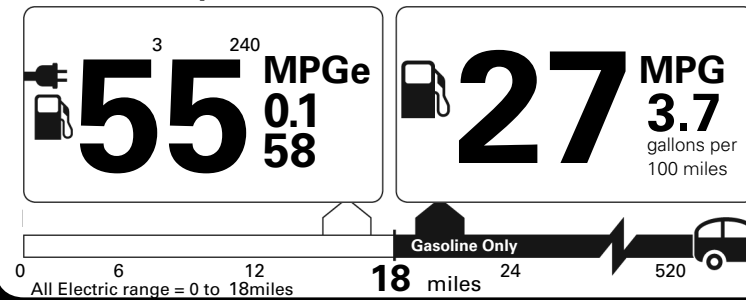

Integrated Center Booster Cushion 300.00

AIR QUALITY SYSTEM, MULTI FILTER3 250.00

20" 5-Multi Spoke Alloy Wheel 800.00

Destination Charge 1,095.00

Total Suggested Retail Price: \$ 68,290.00

Fuel Economy and Environment

Plug-In Hybrid Vehicle
Electricity-Gasoline

Fuel Economy Standard SUV 4WD range from 13 to 101 MPGe. The best vehicle rates 141 MPGe.

You **save**

\$ 0

**in fuel costs
over 5 years**
compared to the
average new vehicle.