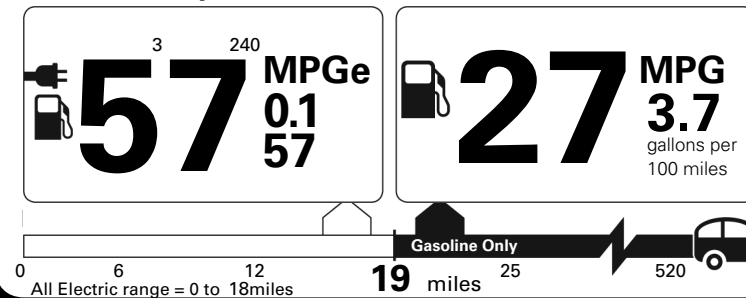

Metallic Paint 695.00

Protection Pkg Premier* 620.00

20" 5-Double Spoke Alloy Wheel 1,000.00

AIR QUALITY SYSTEM, MULTI FILTER3 250.00

Destination Charge 1,095.00

Total Suggested Retail Price: \$ 59,610.00

Fuel Economy and Environment

Plug-In Hybrid Vehicle
Electricity-Gasoline

Fuel Economy Small SUV 4WD range from 16 to 120 MPGe. The best vehicle rates 141 MPGe.

You **save**

\$ 0

in fuel costs over 5 years
compared to the average new vehicle.